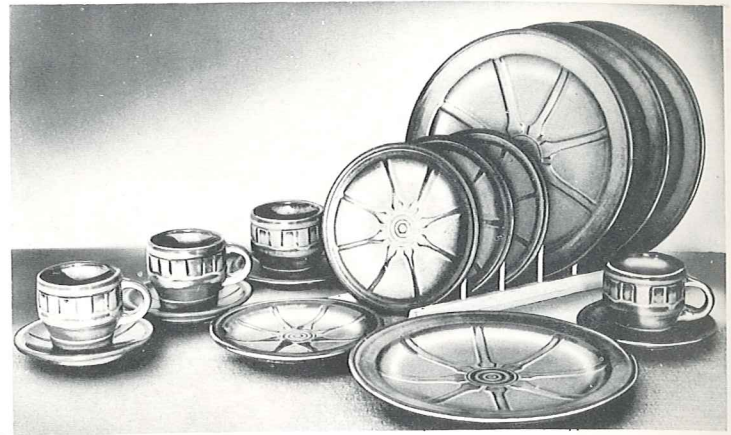

WAGON WHEEL

PATTERN

AVAILABLE ONLY IN:

Desert Gold
Prairie Green

▲
16 PIECE STARTER SET 4 cups
Individually Boxed 4 saucers
 \$14⁰⁰ 4 bread and butter
 4 plates

45 **PIECE SERVICE SET** 8 cups
Individually Boxed 8 saucers
 \$40⁰⁰ 8 bread and butter
 8 plates
 8 soups
 1 creamer
 1 sugar and lid
 1 vegetable
 1 platter

THE ROMANCE OF THE WEST lives on with our WAGON WHEEL Pottery! The pitchers are quaint and practical. The cup is the hub of a wheel, and the "good luck" horseshoe makes the handles for the baker. There are bands of cattle brands on the platters and bowls. The whole set is an application of the fine designs one can find on any ranch.

A most colorful part of the history of the Southwest is the cattle industry, and the rancher's "coat of arms" is his "cattle-brand." The covered wagon, "wagon wheels," horses, the cowboys, cattle, the "little dogie", and above all, the "cattle-brand" are symbols of this natural industry. The cattle-brand is the symbol of the rancher, and it identifies his proudest possessions. It is the family trademark, handed down from generation to generation.